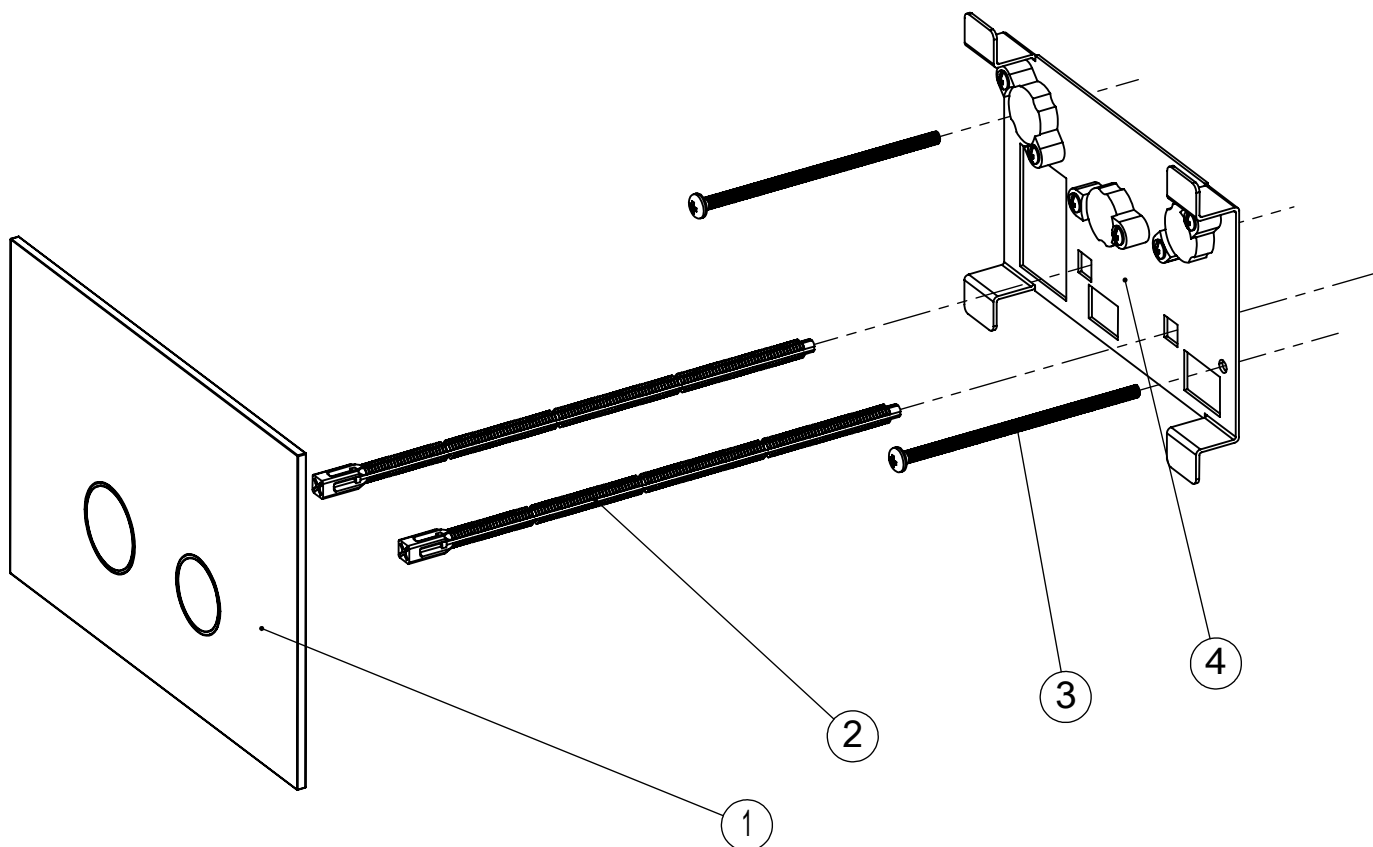

# Exploded view

DUO112 TECE

1. DUO112 TECE flush plate
2. Adjustable 230mm plastic fixture rods
3. 100 mm M5 Fixture mounting screws
4. Magnetic Fixture plate